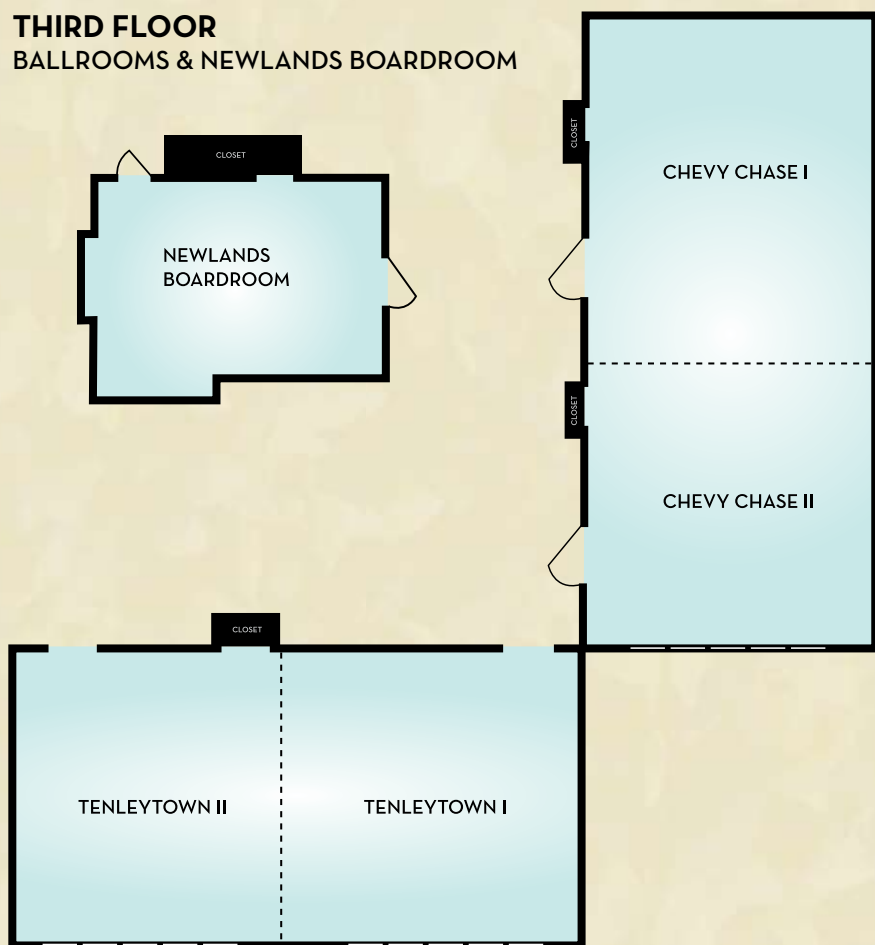

Our elegant suites offer a living room area with an expansive work desk, ergonomic chair, and a separate bedroom complete with luxury bedding. High speed Internet access, a 32"LCD HDTV, refrigerator, microwave, coffee maker, and queen-sized sleeper sofa complete the experience.

A distinctive experience provided by Destination Hotels & Resorts.

NEWLANDS BOARDROOM

TENLEYTOWN I & II

EMBASSY SUITES®

Washington, D.C. - at the Chevy Chase Pavilion

**THIRD FLOOR  
BALLROOMS & NEWLANDS BOARDROOM**

**FOURTH FLOOR**

	TOTAL SQ. FT.	DIMENSIONS	CLASSROOM	THEATER	BANQUET	RECEPTION	CONFERENCE	U-SHAPE	HOLLOW SQUARE
CHEVY CHASE I	770	35' x 22' x 9'	30	70	50	60	25	30	35
CHEVY CHASE II	594	27' x 22' x 9'	24	50	30	40	18	20	24
CHEVY CHASE BALLROOM	1364	62' x 22' x 9'	72	120	90	100	45	50	60
MEZZANINE	3486	43' x 82' x 9'	-	-	110	160	-	-	-
NEWLANDS BOARDROOM	468	18' x 26' x 9'	-	-	-	-	14	-	-
TENLEYTOWN I	600	23' x 26' x 9'	24	50	40	50	20	20	24
TENLEYTOWN II	600	23' x 26' x 9'	24	50	40	50	20	20	24
TENLEYTOWN BALLROOM	1200	46' x 26' x 9'	50	100	72	80	40	42	48